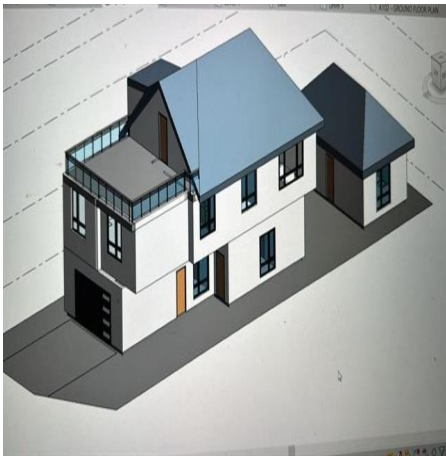

5062 Central Avenue, Ladner

$999,000

Don't miss this rare opportunity to secure a prime lot in the highly desirable Hawthorne neighborhood of Ladner! Featuring a spacious frontage and well-balanced dimensions, this lot is ideal for creating your custom dream home, complete with options for a garden suite or rental unit. With over 3,000 square feet of buildable area, there's ample space to design a home that matches your vision and lifestyle. Located on a peaceful street but conveniently close to essential amenities, this lot is a unique find in a neighborhood where available properties are few and far between. Act fast—opportunities like this don't last long!

KEY INFORMATION

MLS® R2943973

Land Only

Hawthorne

0 Bedrooms

0 Bathrooms

0 SF

4,054 SF Lot

FEATURES

Listed By: Century 21 Coastal Realty Ltd.

rennie