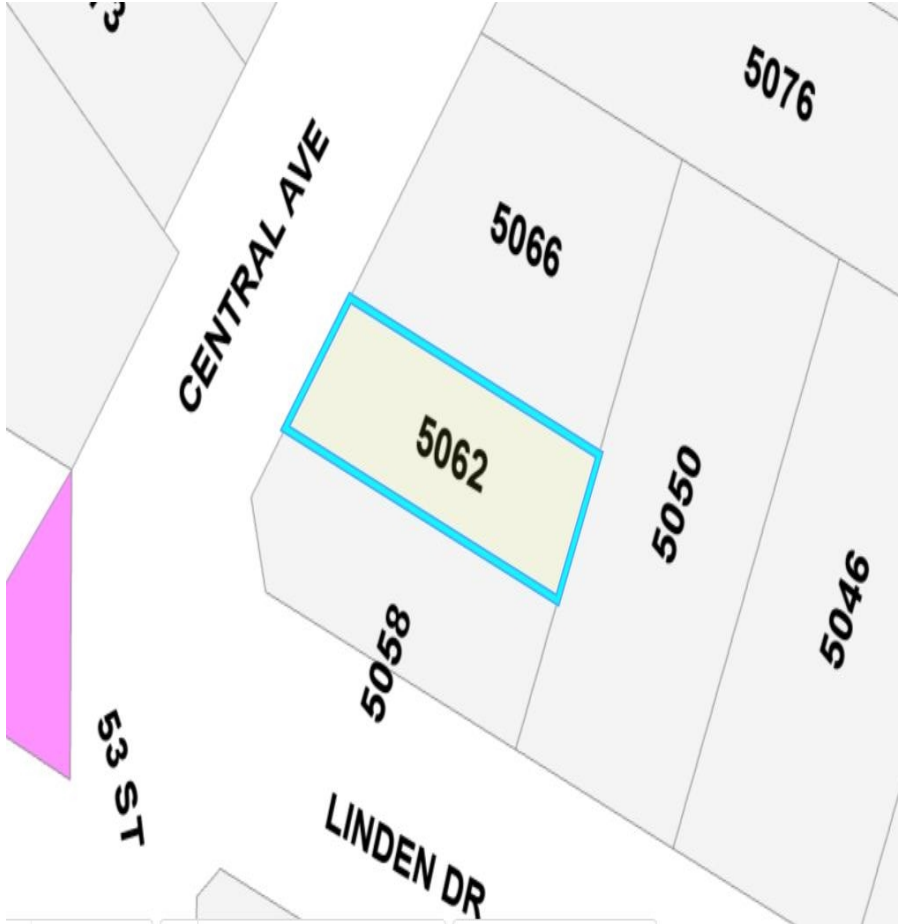

# 5062 Central Avenue, Ladner

\$999,000

Don't miss this rare opportunity to secure a prime lot in the highly desirable Hawthorne neighborhood of Ladner! Featuring a spacious frontage and well-balanced dimensions, this lot is ideal for creating your custom dream home, complete with options for a garden suite or rental unit. With over 3,000 square feet of buildable area, there's ample space to design a home that matches your vision and lifestyle. Located on a peaceful street but conveniently close to essential amenities, this lot is a unique find in a neighborhood where available properties are few and far between. Act fast—opportunities like this don't last long!

## KEY INFORMATION

MLS® R2943973

Land Only

Hawthorne

0 Bedrooms

0 Bathrooms

0 SF

4,054 SF Lot