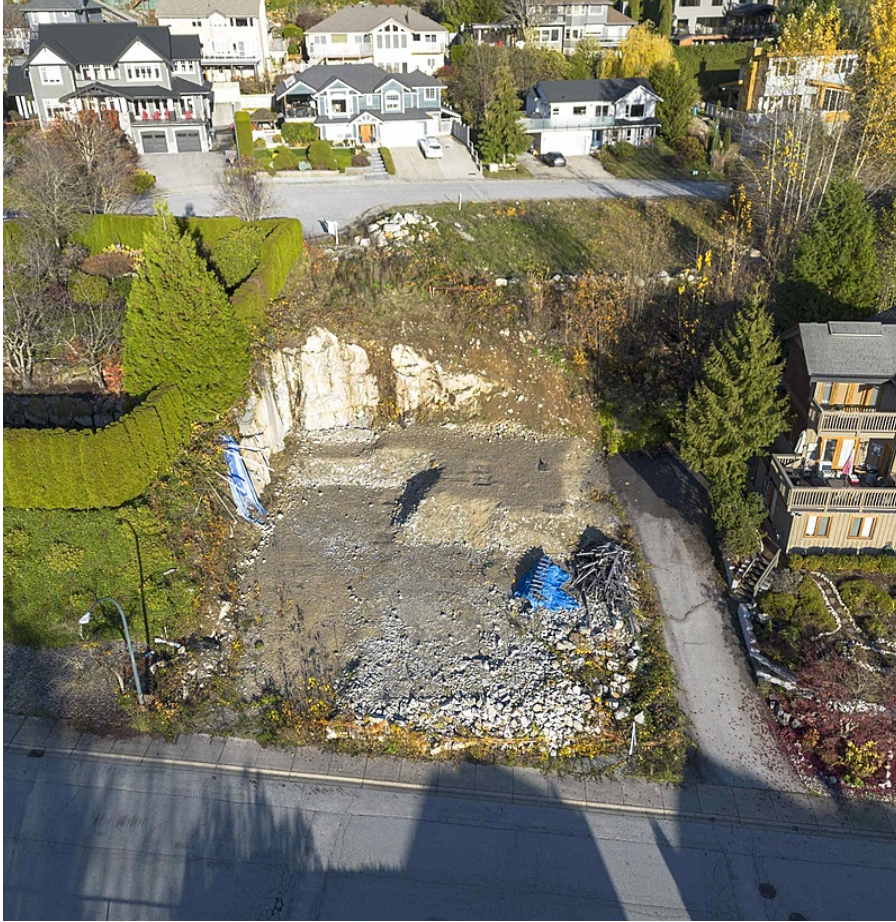

# 2015 Glacier View Drive, Squamish

\$1,450,000

OCEAN VIEW LOT ON GLACIER VIEW DRIVE!! Nestled in the heart of Garibaldi Highlands, this premium vacant lot on Glacier View Drive offers an unparalleled opportunity to craft your dream home against the backdrop of breathtaking ocean and mountain vistas. The designated neighborhood Dog Park directly across the street allows you to enjoy sweeping, unobstructed views of the Howe Sound and the majestic Tantalus Range, creating a tranquil and picturesque setting for daily living. With dual access points from Glacier View Drive and Glacier Heights Place, this lot is perfectly positioned for easy access and privacy. Embrace the serene, natural sanctuary with close proximity to Squamish's charming amenities, world renowned trails, and a couple minutes walk from the new Capilano University Campus!

## FEATURES

Views: Howe Sound & Tantalus Mtns

Listed By: Engel & Volkers Whistler

rennie