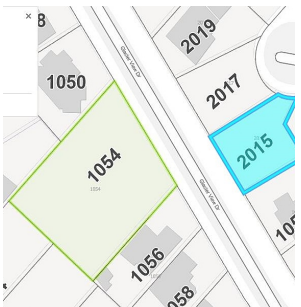

2015 Glacier View Drive, Squamish

$1,450,000

OCEAN VIEW LOT ON GLACIER VIEW DRIVE!! Nestled in the heart of Garibaldi Highlands, this premium vacant lot on Glacier View Drive offers an unparalleled opportunity to craft your dream home against the backdrop of breathtaking ocean and mountain vistas. The designated neighborhood Dog Park directly across the street allows you to enjoy sweeping, unobstructed views of the Howe Sound and the majestic Tantalus Range, creating a tranquil and picturesque setting for daily living. With dual access points from Glacier View Drive and Glacier Heights Place, this lot is perfectly positioned for easy access and privacy. Embrace the serene, natural sanctuary with close proximity to Squamish's charming amenities, world renowned trails, and a couple minutes walk from the new Capilano University Campus!

KEY INFORMATION

MLS® R2944304

Land Only

Garibaldi Highlands

0 Bedrooms

0 Bathrooms

0 SF

7,785 SF Lot

FEATURES

Views: Howe Sound & Tantalus Mtns

Listed By: Engel & Volkers Whistler

rennie