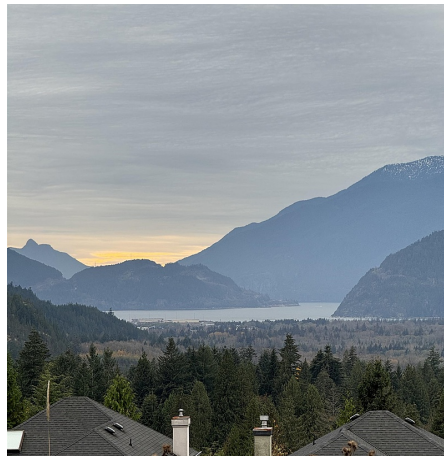

# 2015 Glacier View Drive, Squamish

\$1,450,000

OCEAN VIEW LOT ON GLACIER VIEW DRIVE!! Nestled in the heart of Garibaldi Highlands, this premium vacant lot on Glacier View Drive offers an unparalleled opportunity to craft your dream home against the backdrop of breathtaking ocean and mountain vistas. The designated neighborhood Dog Park directly across the street allows you to enjoy sweeping, unobstructed views of the Howe Sound and the majestic Tantalus Range, creating a tranquil and picturesque setting for daily living. With dual access points from Glacier View Drive and Glacier Heights Place, this lot is perfectly positioned for easy access and privacy. Embrace the serene, natural sanctuary with close proximity to Squamish's charming amenities, world renowned trails, and a couple minutes walk from the new Capilano University Campus!

## FEATURES

Views: Howe Sound & Tantalus Mtns

Listed By: Engel & Volkers Whistler

rennie