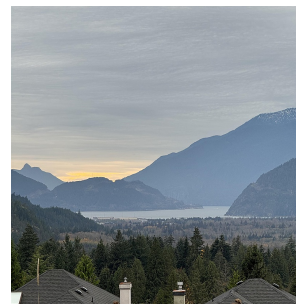

# 2015 Glacier View Drive, Squamish

\$1,450,000

OCEAN VIEW LOT ON GLACIER VIEW DRIVE!! Nestled in the heart of Garibaldi Highlands, this premium vacant lot on Glacier View Drive offers an unparalleled opportunity to craft your dream home against the backdrop of breathtaking ocean and mountain vistas. The designated neighborhood Dog Park directly across the street allows you to enjoy sweeping, unobstructed views of the Howe Sound and the majestic Tantalus Range, creating a tranquil and picturesque setting for daily living. With dual access points from Glacier View Drive and Glacier Heights Place, this lot is perfectly positioned for easy access and privacy. Embrace the serene, natural sanctuary with close proximity to Squamish's charming amenities, world renowned trails, and a couple minutes walk from the new Capilano University Campus!

## FEATURES

Views: Howe Sound & Tantalus Mtns

Listed By: Engel & Volkers Whistler

rennie