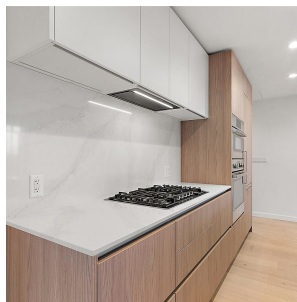

402 2000 Hannington Rd, Langford

$899,900

Discover the ultimate in luxury living at ONE BEAR MOUNTAIN, a brand-new 18-story condominium in the renowned Bear Mountain Golf Resort. This spacious 1,313 sq. ft. corner suite features 2 bedrooms, 2 bathrooms, a den, and a stunning 721 sq. ft. wraparound balcony with breathtaking views. Highlights include Italian cabinetry, quartz countertops, integrated Bosch appliances, a gas cooktop, combo wall oven, hardwood floors, floor-to-ceiling windows, and a gas fireplace. The primary suite offers balcony access, a custom walk-in closet, and a 4-piece ensuite. Building amenities include an infinity pool, sky lounge, fitness center, yoga studio, business center, pet wash, car wash, bike storage, and concierge service. Enjoy world-class golf, tennis courts, hiking, and dining just steps away. Contact me today to book your showing - 250-709-3753 Live the dream at ONE BEAR MOUNTAIN—where luxury meets nature in the heart of Bear Mountain Resort. (id:56120)

KEY INFORMATION

MLS® 980558
Residential Attached
Bear Mountain
2 Bedrooms
2 Bathrooms
2,034 SF
1,300 SF Lot

FEATURES

Year Built: 2024
Listed By: Coldwell Banker Oceanside Real Estate

rennie