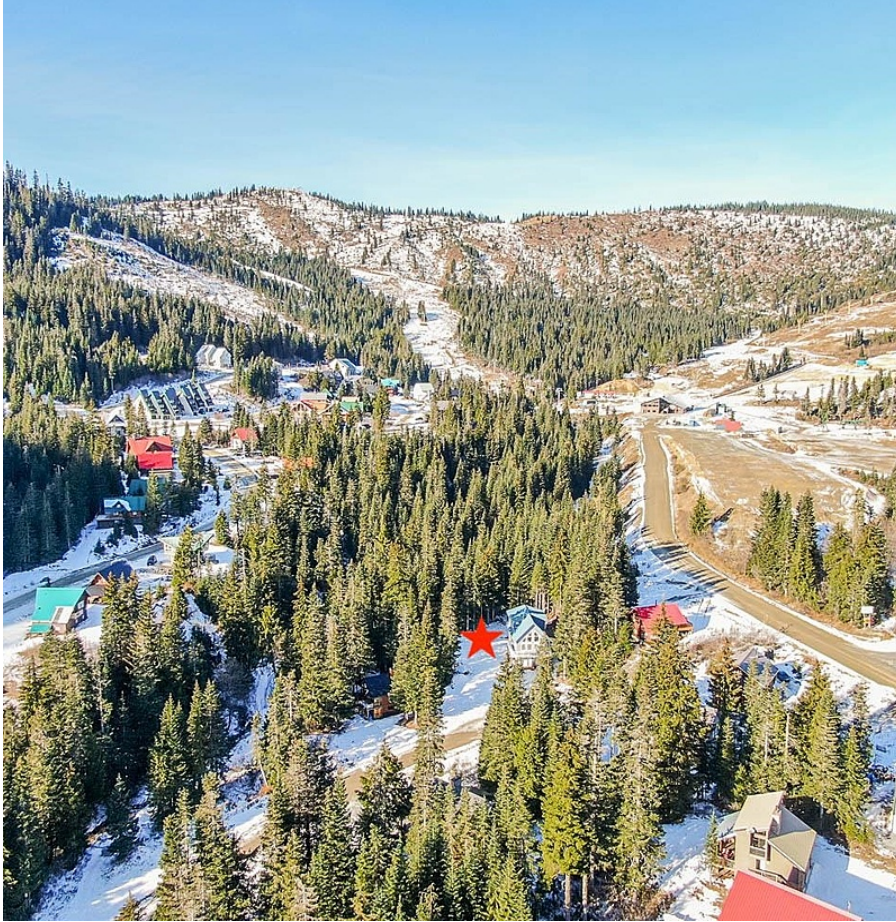

# 20785 Mt Downing Road, Agassiz

\$414,000

Incredible ski-out building lot nestled in the private cul-de-sac of Mt. Downing Rd.! Sitting at 7,739 sqft. this lot is flat and usable, zoned for a single family dwelling with great examples already built in the neighbourhood! Walk out your back door to the village trail that will have you to the ski hill in about 5 minutes, but not only that it's great for snowshoeing, cross-country skiing, walking the dogs, or just stop to listen to the gentle flow of Sakwi Creek! And when its time to come home, enjoy the gentle down hill where you could literally ski right to your hot tub! Come check out what this one of a kind lot and Sasquatch Mountain Resort has to offer!!!