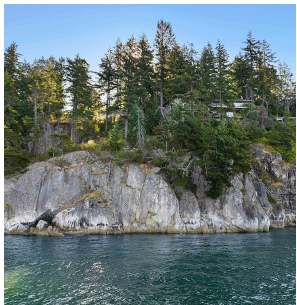

6245 Taylor Drive, West Vancouver

$8,800,000

Magnificent .97 acre waterfront estate property with spectacular ocean views to Bowen Island. An ideal building site for a new residence in one of West Vancouver's most prized locations steps to Gleneagles Golf Course.

KEY INFORMATION

MLS® R2945010

Land Only

Gleneagles

0 Bedrooms

0 Bathrooms

0 SF

42,253 SF Lot

FEATURES

Views: ocean views

Listed By: Angell, Hasman & Associates (Malcolm Hasman) Realty Ltd.

rennie