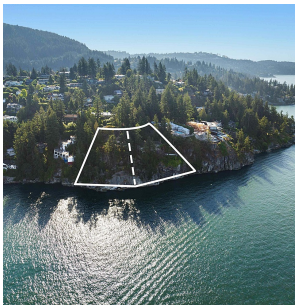

6245 Taylor Drive, West Vancouver

$8,800,000

Magnificent .97 acre waterfront estate property with spectacular ocean views to Bowen Island. An ideal building site for a new residence in one of West Vancouver's most prized locations steps to Gleneagles Golf Course.

KEY INFORMATION

MLS® R2945010

Land Only

Gleneagles

0 Bedrooms

0 Bathrooms

0 SF

42,253 SF Lot

FEATURES

Views: ocean views

Listed By: Angell, Hasman & Associates (Malcolm Hasman) Realty Ltd.

rennie