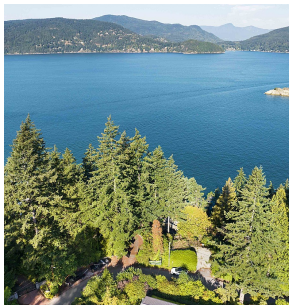

6245 Taylor Drive, West Vancouver

$8,800,000

Magnificent .97 acre waterfront estate property with spectacular ocean views to Bowen Island. An ideal building site for a new residence in one of West Vancouver's most prized locations steps to Gleneagles Golf Course.

KEY INFORMATION

MLS® R2945010

Land Only

Gleneagles

0 Bedrooms

0 Bathrooms

0 SF

42,253 SF Lot

FEATURES

Views: ocean views

Listed By: Angell, Hasman & Associates (Malcolm Hasman) Realty Ltd.

rennie