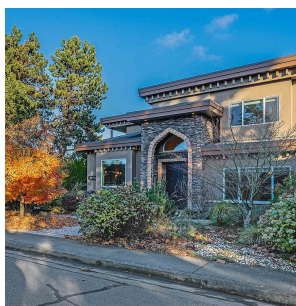

# 11520 Lapwing Crescent, Richmond

\$2,898,000

**PARK VIEW!** Updated in 2017 with over \$300K in renovations, this elegant home offers modern comfort and timeless charm. Featuring hardwood floors, a marble entrance, custom cabinets, granite countertops, updated bathrooms, surround sound speakers, electronic gate, fresh paint inside and out. The Japanese-style garden with a serene fish pond adds to its charm. The open-concept design flows through spacious living, dining, family rooms with vaulted ceilings. Upstairs are four ensuited bedrooms, while the main floor includes an office, a bedroom, and potential for a side suite with a separate entrance. Radiant heating, A/C, HRV, 3car garage, mountain & park views. School catchments: Westwind Elementary & Steveston-London Secondary. Open House 2 to 4 pm Sat & Sun Jan 25th & 26th.

## KEY INFORMATION

MLS® R2945298

Residential Detached

Westwind

5 Bedrooms

6 Bathrooms

3,884 SF

7,763 SF Lot

## FEATURES

Year Built: 2005

Views: Mountain view and Park beside

Listed By: RE/MAX City Realty

rennie