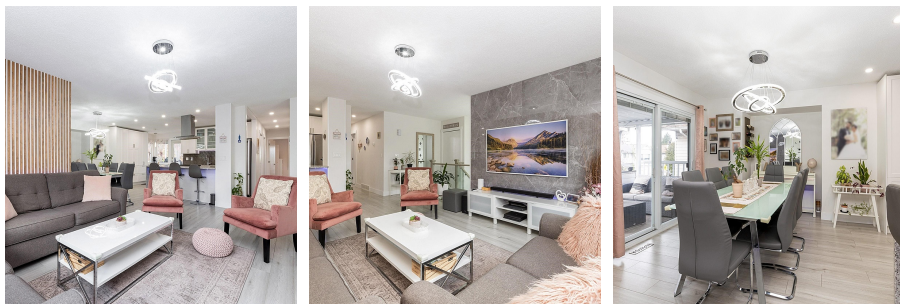

FEATURES

Year Built: 1984

Listed By: Amex Broadway West Realty