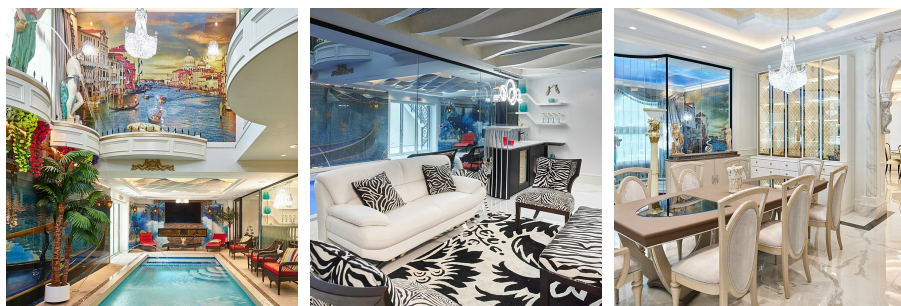

FEATURES

Year Built: 2019

Listed By: Royal Pacific Realty Corp.