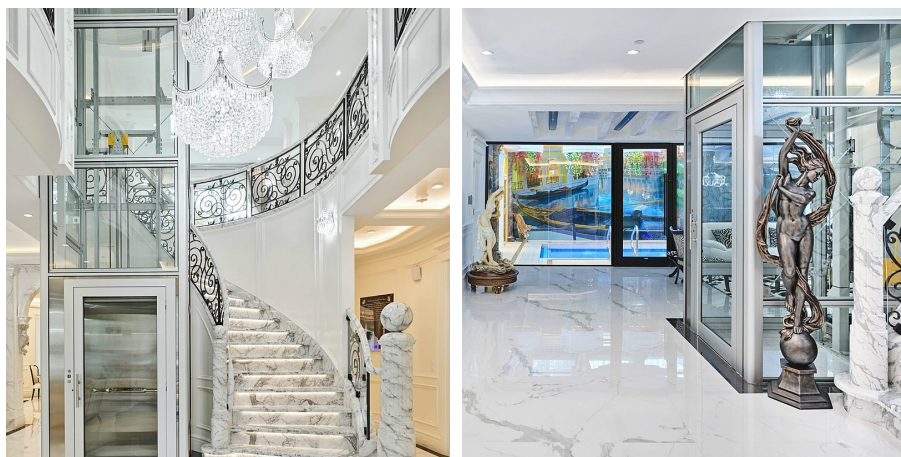

FEATURES

Year Built: 2019

Listed By: Royal Pacific Realty Corp.