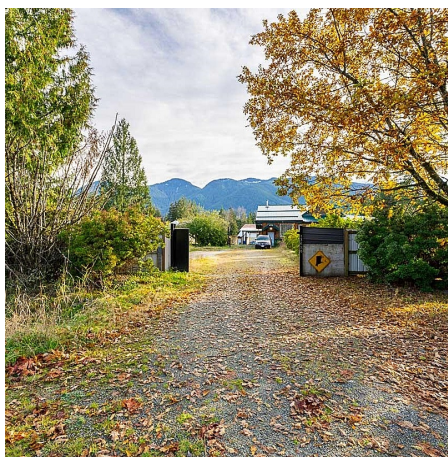

13620 Stave Lake Road, Mission

$1,680,000

Discover the perfect blend of tranquillity and convenience at 13620 Stave Lake Road—18.63 acres situated in Mission's peaceful countryside! This property offers a private retreat with stunning mountain views, yet is just a short drive from town amenities. The home features 4 bedrooms, 2 bathrooms, and an open-concept living area, plus a den and flex space upstairs. Outside, enjoy expansive grounds ideal for farming, horses, livestock, and gardening. Additional outbuildings provide 10,000 square feet of space to enhance the property's versatility. Enjoy nearby hiking trails, lakes, and ATV opportunities, making this the perfect location for outdoor enthusiasts. Schedule a viewing today and experience this exceptional property!

KEY INFORMATION

MLS® R2944945

Residential Detached

Durieu

4 Bedrooms

2 Bathrooms

4,177 SF

811,522 SF Lot

FEATURES

Year Built: 1950

Views: Mountain & Valley

Listed By: Top Producers Realty Ltd.

rennie