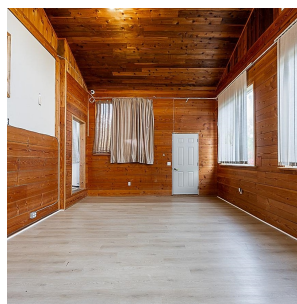

13620 Stave Lake Road, Mission

$1,680,000

Discover the perfect blend of tranquillity and convenience at 13620 Stave Lake Road—18.63 acres situated in Mission's peaceful countryside! This property offers a private retreat with stunning mountain views, yet is just a short drive from town amenities. The home features 4 bedrooms, 2 bathrooms, and an open-concept living area, plus a den and flex space upstairs. Outside, enjoy expansive grounds ideal for farming, horses, livestock, and gardening. Additional outbuildings provide 10,000 square feet of space to enhance the property's versatility. Enjoy nearby hiking trails, lakes, and ATV opportunities, making this the perfect location for outdoor enthusiasts. Schedule a viewing today and experience this exceptional property!

KEY INFORMATION

MLS® R2944945

Residential Detached

Durieu

4 Bedrooms

2 Bathrooms

4,177 SF

811,522 SF Lot

FEATURES

Year Built: 1950

Views: Mountain & Valley

Listed By: Top Producers Realty Ltd.

rennie