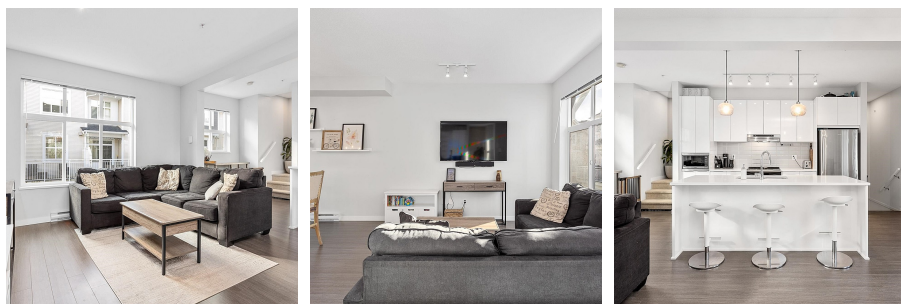

FEATURES

Year Built: 2020

Listed By: Royal LePage Elite West