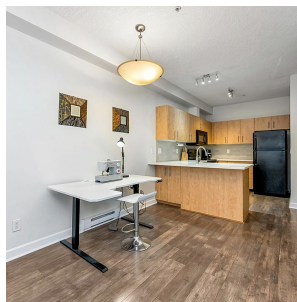

110 825 Goldstream Ave, Langford

$545,000

Experience townhome-style living in this must-see ground-level condo! Located in the heart of Langford, this 2 bedroom, 2 full bathroom unit in the Citiwalk building at Lavender Square boasts a fantastic layout. Enjoy the convenience of a walkable location within the city center, just steps away from shopping, entertainment destinations, recreational facilities, and the Galloping Goose trail. This unit features beautifully maintained and tastefully updated bathrooms, quartz kitchen countertops, large bedrooms, an open concept kitchen, a spacious living room with 9' ceilings, oak laminate flooring, a stylish electric fireplace, quality appliances, in-suite laundry, individual storage locker, and parking right out front with a private patio entrance. Don't miss out on this gem! (id:56120)

KEY INFORMATION

MLS® 981045

Residential Attached

Langford Proper

2 Bedrooms

2 Bathrooms

1,020 SF

884 SF Lot

FEATURES

Year Built: 2006

Listed By: Pemberton Holmes - Westshore

rennie