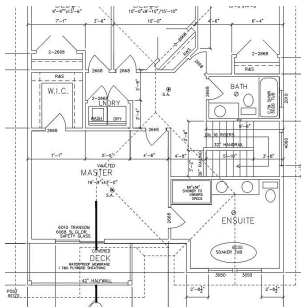

FRONT ELEVATION

REAR ELEVATION