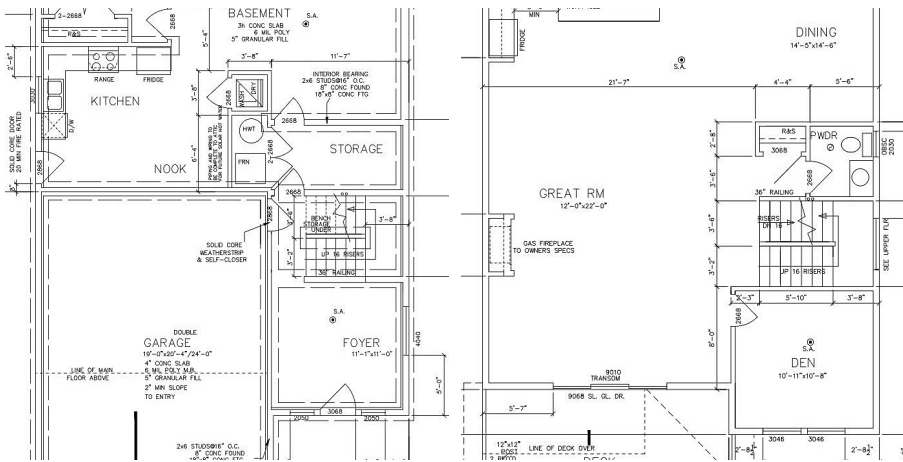

FRONT ELEVATION

REAR ELEVATION