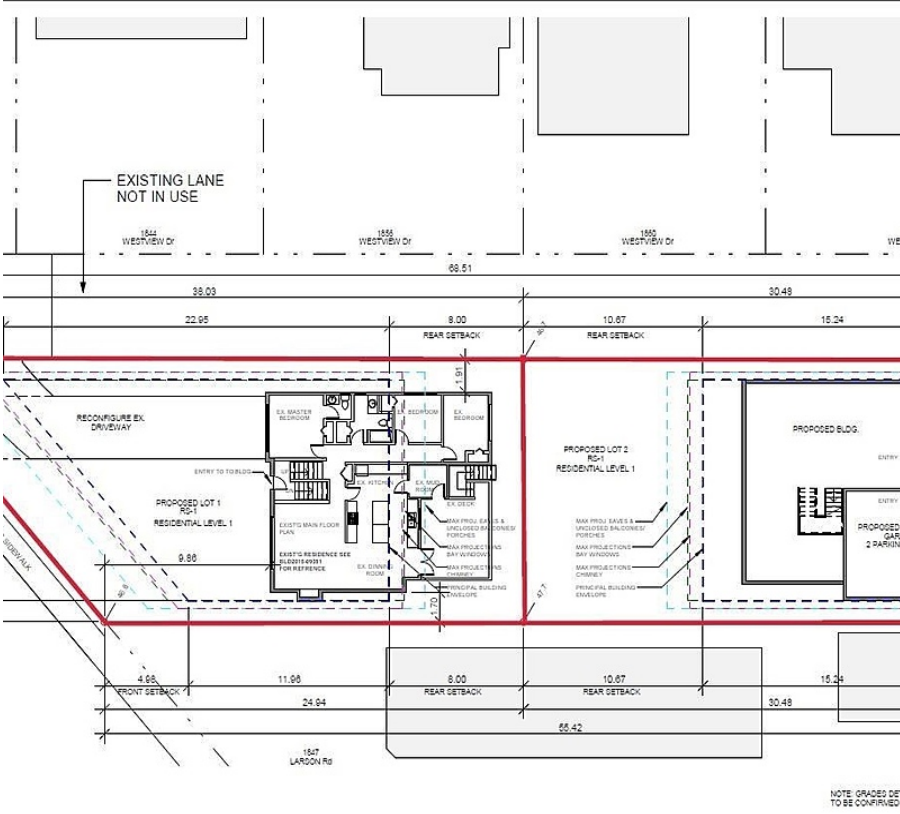

1837 Larson Road, North Vancouver

$2,980,000