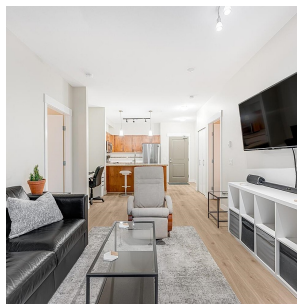

307 11950 Harris Road, Pitt Meadows

$559,900

Absolutely immaculate! Beautiful spotless 2bedroom 2 full bathroom condo unit featuring new laminate floors in 2021, freshly painted throughout in 2021. Pride of ownership shows throughout this spacious, bright 846 square foot suite. Gourmet kitchen with deluxe Granite countertops, stainless steel appliances. Handy computer station/mini office. Large windows looking onto treed lot gives a feeling of privacy and tranquility. Totally private deck large enough for a BBQ with table and chairs. Centrally located near, shopping, dining recreation and Foamers' Folly Brewing Co. public transit and West Coast Express nearby. Act fast, won't last!

KEY INFORMATION

MLS® R2947161

Residential Attached

Central Meadows

2 Bedrooms

2 Bathrooms

846 SF

$475.00 Maintenance Fees

FEATURES

Year Built: 2008

Listed By: Sutton Group - 1st West Realty

rennie