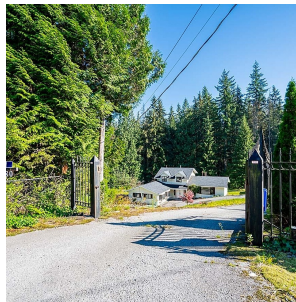

27580 Sayers Crescent, Maple Ridge

$1,629,000

Beautiful private 4-bed, 3-bath split-level home sits on over 2 acres, features engineered hardwood floors, 3 cozy fireplaces, and a detached workshop—a car enthusiast’s dream! Shop has a 4 post car lift! Nestled on a quiet crescent near lakes, trails, and waterfalls, with a stunning forest backdrop, this property offers the perfect blend of nature and comfort. With motorhome and boat parking, a huge games room, and a greenhouse for gardening, the possibilities are endless. Ready for a coach home addition, this is the perfect place for a family to create lasting memories!

KEY INFORMATION

MLS® R2947370

Residential Detached

Northeast Maple Ridge

4 Bedrooms

3 Bathrooms

2,867 SF

93,218 SF Lot

FEATURES

Year Built: 1984

Listed By: RE/MAX Sabre Realty Group

rennie