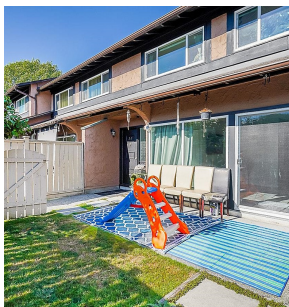

36 10031 Swinton Crescent, Richmond

$769,800

Welcome to Edgemere Gardens! Rarely available 2 bed, 2 bath townhouse with great outdoor patio space and fenced yard. The main floor features the dining & kitchen area and boasts an open and spacious living room with large windows and a new HEAT PUMP AND AIR CONDITION UNIT. Above you will find 2 generously sized bedrooms with the primary bedroom featuring a walk-in closet. In addition, you'll find plenty of storage throughout this home. Desirable complex with an outdoor swimming pool conveniently located close to Ironwood Plaza, shopping, restaurants, schools, parks, and more.

KEY INFORMATION

MLS® R2948301

Residential Attached

Mc Nair

2 Bedrooms

2 Bathrooms

1,163 SF

FEATURES

Year Built: 1972

Listed By: Century 21 Coastal Realty Ltd.

rennie