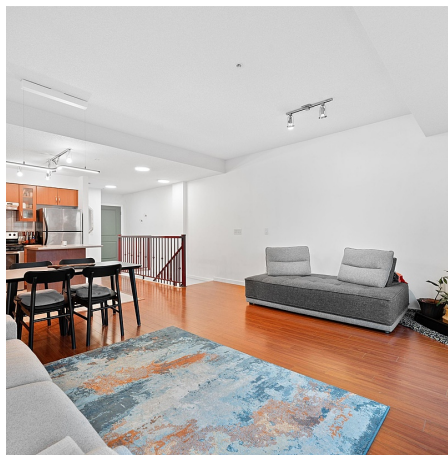

106 160 Shoreline Circle, Port Moody

$789,000

Welcome to Shoreline Villas, in the sought-after College Park neighbourhood of Port Moody. This spacious two-level condo offers a thoughtfully designed open-concept layout that feels like a townhouse featuring two large bedrooms and a versatile den, ideal for a home office / guest accommodations or 3rd bedroom. Step outside to your private, fully fenced 374 Sq.ft deck, where water views provide the perfect backdrop for entertaining or unwinding in peace. Nestled in a quiet, family-friendly area, this home is just moments from Port Moody's top amenities, including the scenic Barnet Marine Park, vibrant Rocky Point Park, shopping, and more. Don't miss this opportunity. Call today to book your viewing!

KEY INFORMATION

MLS® R2948868

Residential Attached

College Park

2 Bedrooms

2 Bathrooms

1,217 SF

$511.12 Maintenance Fees

FEATURES

Year Built: 2007

Views: Partial Water Views

Listed By: Oakwyn Realty Ltd.

rennie