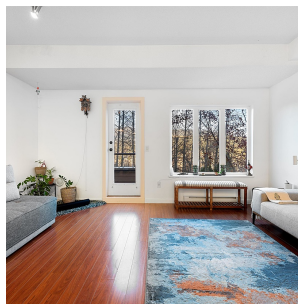

106 160 Shoreline Circle, Port Moody

$789,000

Welcome to Shoreline Villas, in the sought-after College Park neighbourhood of Port Moody. This spacious two-level condo offers a thoughtfully designed open-concept layout that feels like a townhouse featuring two large bedrooms and a versatile den, ideal for a home office / guest accommodations or 3rd bedroom. Step outside to your private, fully fenced 374 Sq.ft deck, where water views provide the perfect backdrop for entertaining or unwinding in peace. Nestled in a quiet, family-friendly area, this home is just moments from Port Moody's top amenities, including the scenic Barnet Marine Park, vibrant Rocky Point Park, shopping, and more. Don't miss this opportunity. Call today to book your viewing!

KEY INFORMATION

MLS® R2948868

Residential Attached

College Park

2 Bedrooms

2 Bathrooms

1,217 SF

$511.12 Maintenance Fees

FEATURES

Year Built: 2007

Views: Partial Water Views

Listed By: Oakwyn Realty Ltd.

rennie