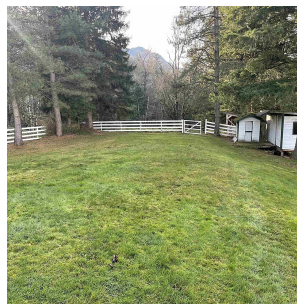

41313 Old Yale Road, Abbotsford

$3,400,000

Welcome to this beautiful Cape Cod-style home on 21 scenic acres. Fenced pastures, mature trees, and views of the valley and surrounding mountains, perfect for those seeking privacy or a place to create their own country estate. The main level has a large primary bedroom with shared ensuite. Upstairs, you'll find 3 bedrooms, all with incredible views. The formal living and dining areas offer natural light and charming architecture. The family room is complete with a cozy, wood-burning fireplace. This expansive acreage offers plenty of room to roam, and the fenced pastures are perfect for livestock/horses. Mature trees provide shade and privacy in a peaceful setting. Current zoning allows for subdivision into two 10-acre lots, offering opportunities for investment and development potential.

KEY INFORMATION

MLS® R2949236

Residential Detached

Sumas Prairie

4 Bedrooms

2 Bathrooms

3,005 SF

FEATURES

Year Built: 1979

Views: Mountain, Panoramic, Valley

Listed By: RE/MAX Nyda Realty Inc.

rennie