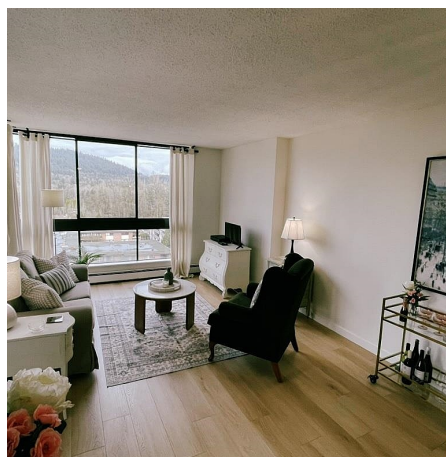

1205 9280 Salish Court, Burnaby

$515,000

This super-cute 1 -bdrm corner unit is absolutely fantastic! Completely updated from top to bottom with high-end finishings throughout. Enjoy a sparkling brand new kitchen with S/S fridge, stove and dishwasher plus gorgeous Silestone countertops & tile backsplash -even the plumbing hardware is brand new! With floor--to-ceiling windows, the living room offers lots of natural light & gorgeous, sweeping, year round views to the N/ West from Metrotown to SFU. The lge bdrm also takes advantage of the views with more oversize windows. The in-suite laundry is also brand new, energy efficient and even offers bluetooth connectivity. This suite features brand new designer flooring throughout and has just been professionally painted in neutral colors. Walk to Skytrain & the Mall. Outdoor pool too!

KEY INFORMATION

MLS® R2949659

Residential Attached

Sullivan Heights

1 Bedroom

1 Bathroom

738 SF

$344.70 Maintenance Fees

FEATURES

Year Built: 1977

Views: NORTH-WEST

Listed By: RE/MAX All Points Realty

rennie