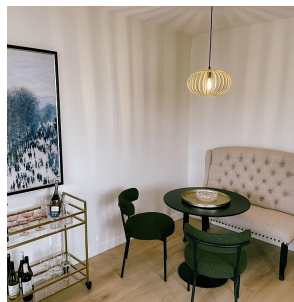

1205 9280 Salish Court, Burnaby

$515,000

This super-cute 1 -bdrm corner unit is absolutely fantastic! Completely updated from top to bottom with high-end finishings throughout. Enjoy a sparkling brand new kitchen with S/S fridge, stove and dishwasher plus gorgeous Silestone countertops & tile backsplash -even the plumbing hardware is brand new! With floor--to-ceiling windows, the living room offers lots of natural light & gorgeous, sweeping, year round views to the N/ West from Metrotown to SFU. The lge bdrm also takes advantage of the views with more oversize windows. The in-suite laundry is also brand new, energy efficient and even offers bluetooth connectivity. This suite features brand new designer flooring throughout and has just been professionally painted in neutral colors. Walk to Skytrain & the Mall. Outdoor pool too!

KEY INFORMATION

MLS® R2949659

Residential Attached

Sullivan Heights

1 Bedroom

1 Bathroom

738 SF

$344.70 Maintenance Fees

FEATURES

Year Built: 1977

Views: NORTH-WEST

Listed By: RE/MAX All Points Realty

rennie