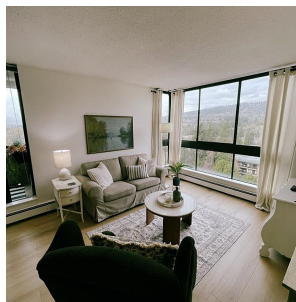

1205 9280 Salish Court, Burnaby

$515,000

This super-cute 1 -bdrm corner unit is absolutely fantastic! Completely updated from top to bottom with high-end finishings throughout. Enjoy a sparkling brand new kitchen with S/S fridge, stove and dishwasher plus gorgeous Silestone countertops & tile backsplash -even the plumbing hardware is brand new! With floor--to-ceiling windows, the living room offers lots of natural light & gorgeous, sweeping, year round views to the N/ West from Metrotown to SFU. The lge bdrm also takes advantage of the views with more oversize windows. The in-suite laundry is also brand new, energy efficient and even offers bluetooth connectivity. This suite features brand new designer flooring throughout and has just been professionally painted in neutral colors. Walk to Skytrain & the Mall. Outdoor pool too!

KEY INFORMATION

MLS® R2949659

Residential Attached

Sullivan Heights

1 Bedroom

1 Bathroom

738 SF

$344.70 Maintenance Fees

FEATURES

Year Built: 1977

Views: NORTH-WEST

Listed By: RE/MAX All Points Realty

rennie