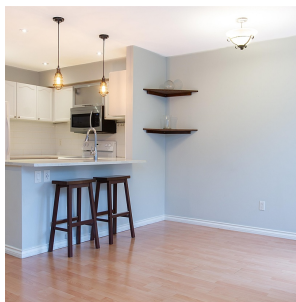

41 40200 Government Road, Squamish

$870,000

Welcome to Viking Ridge! This lovely 3 bed, 2 bath townhouse is one of the largest units in the complex! Updates throughout including kitchen counter top, backsplash, microwave, stove, garage door motor and tasteful lighting fixtures. Refreshed bathrooms & brand new carpet for the stairs. Full sized bedrooms with a huge walk-in closet in the primary & a dble sink vanity in the main bath. Enjoy al fresco dining on your semi private north facing patio or get cozy in the living room with your n/g fireplace when the weather cools off. Tons of storage in the single car garage for all of your toys. All within steps to elementary school, shopping, dining and river trails. Whether you're upsizing, downsizing or investing, this property ticks all the boxes!

KEY INFORMATION

MLS® R2950107

Residential Attached

Garibaldi Estates

3 Bedrooms

2 Bathrooms

1,234 SF

FEATURES

Year Built: 1994

Views: Coastal Mountains

Listed By: Stilhavn Real Estate Services

rennie