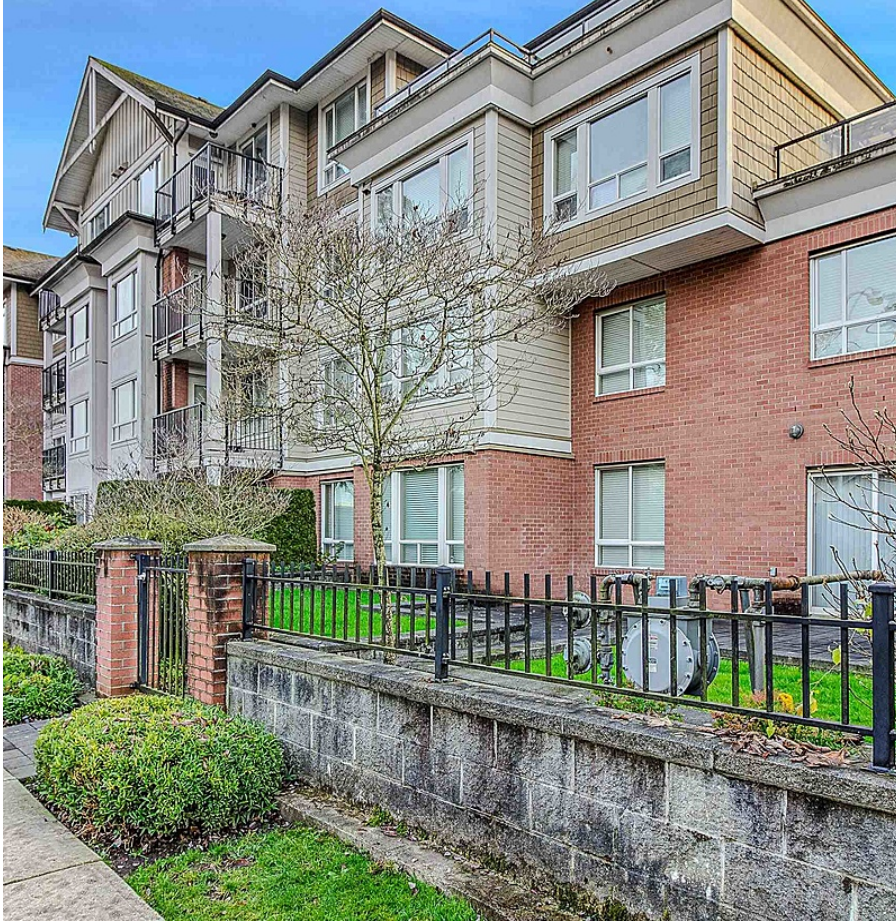

# 207 14960 102a Avenue, Surrey

\$478,000

Welcome to the max in Guildford! This bright 1-bed + den condo offers the perfect blend of style and convenience. Located just steps from Guildford Town Centre, restaurants, entertainment, and transit, this condo is perfect for first-time buyers or investors! The unit features an open-concept layout, granite countertops, stainless steel appliances, in-suite laundry, and a good-sized deck for you to unwind. With its prime location and being a well-maintained complex, this is a must-see!

## KEY INFORMATION

MLS® R2950213

Residential Attached

Guildford

1 Bedroom

1 Bathroom

682 SF

\$383.11 Maintenance Fees