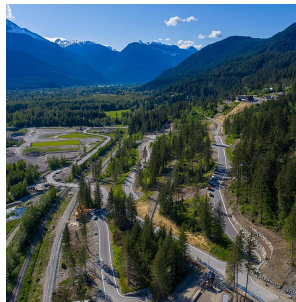

7672 Cerulean Drive, Pemberton

$639,000

Wake up every morning to panoramic mountain views, with sunlight streaming into your home throughout the day. Nestled on a 12,378 sq ft lot, this property offers ample space to design a home that reflects your lifestyle and takes full advantage of the breathtaking surroundings. A bike skills park and soccer fields are just minutes away, offering recreation for all ages. Explore nearby golf courses, including Sunstone and Big Sky, for world-class play in serene natural settings. Take a short, scenic 25-minute drive to Whistler, where skiing, hiking, and fine dining await.

KEY INFORMATION

MLS® R2950591

Land Only

Pemberton

0 Bedrooms

0 Bathrooms

0 SF

12,378 SF Lot

FEATURES

Views: Mount Currie

Listed By: Whistler Real Estate Company Limited

rennie