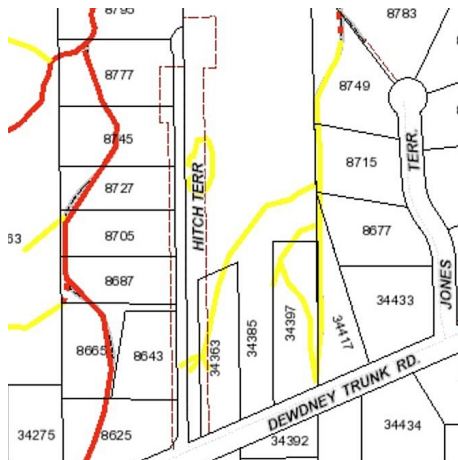

8777 Hitch Terrace, Mission

\$959,000

Welcome to Abbey Mills, a rare opportunity to own within a 9-lot luxury non-strata subdivision offering breathtaking views of the surrounding landscapes, creating the perfect backdrop for your dream home. This exceptional location combines tranquility with convenience, with shopping and recreational amenities just moments away. These lots will be fully serviced by early 2025, making now the ideal time to secure your slice of paradise and begin planning the home you've always envisioned.

KEY INFORMATION

MLS® R2950828

Land Only

Hatic

0 Bedrooms

0 Bathrooms

0 SF

51,236 SF Lot