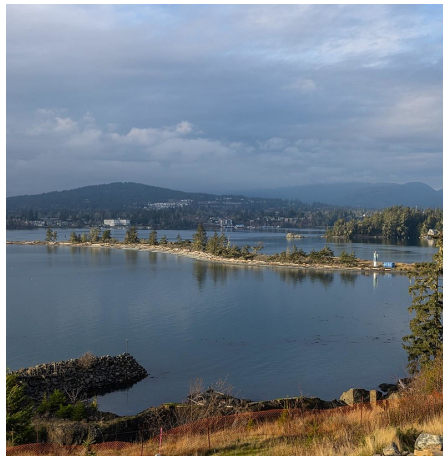

Lot 3 7023 East Sooke Rd, Sooke

$599,000

Unparalleled Waterfront Living Awaits You. Welcome to the exclusive Silver Spray Marina Estates, where your dream home is only a blueprint away. This stunning high-bank waterfront lot offers sweeping, unobstructed sunset views, stretching from the Olympic Mountains to Whiffen Spit—a truly breathtaking backdrop to call home. Imagine waking up to the sights and sounds of the ocean, with opportunities for world-class fishing, kayaking, and other ocean adventures right at your doorstep. Keep an eye out for majestic resident orcas, or simply unwind as nature surrounds you. Your backyard? A 3,600-acre Wilderness Park featuring 50 km of lush forest pathways and 10 km of scenic waterfront trails to explore. Look forward to the soon-to-open Silver Spray Marina, where lot owners can register for priority boat moorage and exclusive privileges. Don't miss this rare opportunity to create your dream retreat in one of the most stunning locations on Vancouver Island. (id:56120)

KEY INFORMATION

MLS® 981657

Land Only

East Sooke

0 Bedrooms

0 Bathrooms

0 SF

10,337 SF Lot

FEATURES

Listed By: eXp Realty

rennie