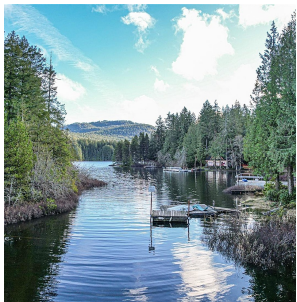

2055 Sweet Gale Pl, Shawnigan Lake

$1,159,900

Lake Living Opportunity. Build your dream home on this ready to go lot. There is already in place a year round dock to use and is well protected for calm waters.. Also a boat launch ramp. This lot is .4 of an acre with almost 80' of waterfront and a depth of 224'. This is on a no thru road and does give lots of privacy. Hydro is in place, sewer and water for 2 RV hook ups. Lot plan with utility lines is available on request. Make your dream of lake front living a reality. (id:56120)

KEY INFORMATION

MLS® 983163

Land Only

Shawnigan Lake

0 Bedrooms

0 Bathrooms

0 SF

17,424 SF Lot

FEATURES

Listed By: Royal LePage Coast Capital - Oak Bay

rennie