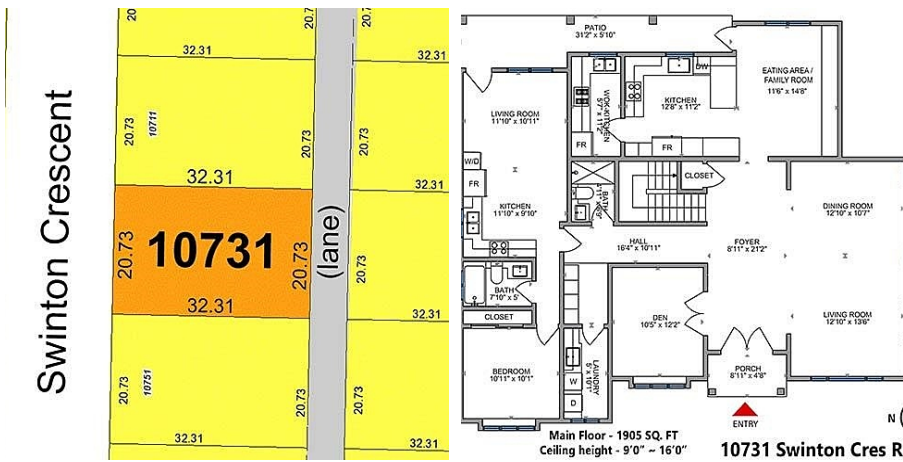

FEATURES

Year Built: 2024

Listed By: RE/MAX Westcoast

winton Cres Richmond