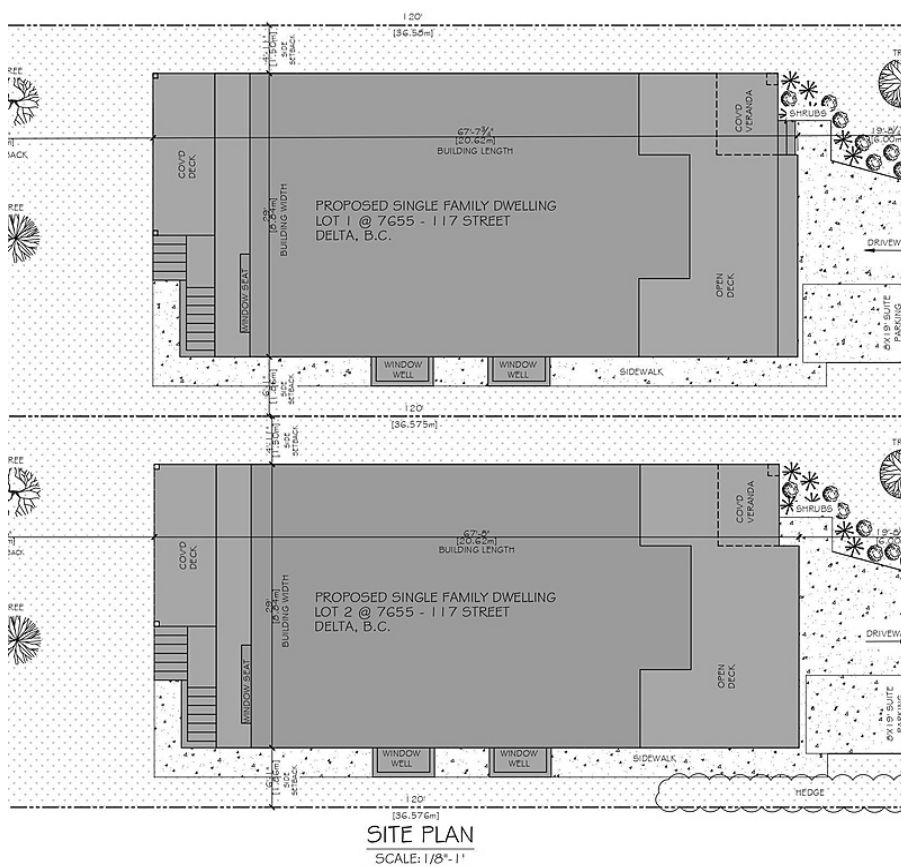

Lt.1 7655 117 Street, Delta

\$1,225,000

Amazing opportunity for developers/builders! Lot from the 2 lot subdivision in the central Scottsdale neighbourhood across Gunderson park with rezoning to single family RS7 lot. Lots are currently being serviced and should be ready by mid to end February. Plans submitted for a 3 story house. LOT 1 available for sale at an exceptional value.

KEY INFORMATION

MLS® R2951617

Land Only

Scottsdale

0 Bedrooms

0 Bathrooms

0 SF

4,800 SF Lot