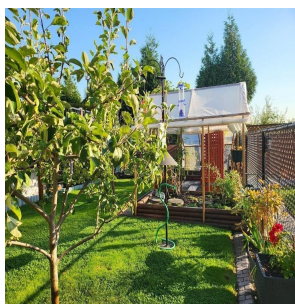

19646 Joyner Place, Pitt Meadows

$1,499,800

SUITE POSSIBLE! NEW: ROOF, AIR CONDITIONING, FURNACE, & more. UNOBSTRUCTED GREENBELT VIEW! HEATED OUTDOOR POOL! This modern & spacious, 2 Lev.& BSMT, this Greenbelt View home welcomes you in a prestigious location on a quiet cul-de-sac of Emerald Meadows. From top to bottom-all the work has been done for you: Quarts cnt-tops, premium backspl. tiles in an oversized maple kitch, walk-in pantry, high end S/S appls. Check yourself in a new luxurious spa-like bath in master ensuite:deluxe jetted tub with waterfall faucet, separ. Luxurious shower. Enjoy long summer days on the entertainer's style spacious south facing sundeck, Vogue heated above ground swimming pool. F/fin bsmt, extra deep dbl garage. Built-in c/vac. Walking dist. to ice rinks, sport fields, transit, WC Express.

KEY INFORMATION

MLS® R2951990

Residential Detached

South Meadows

6 Bedrooms

3 Bathrooms

3,454 SF

4,844 SF Lot

FEATURES

Year Built: 2001

Views: UNOBSTRUCTED GREENBELT & PARK

Listed By: Zolo Realty

rennie