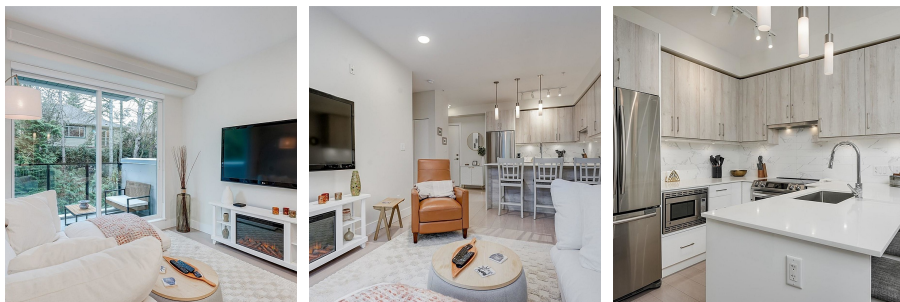

FEATURES

Year Built: 2021

Listed By: Royal LePage Coast Capital - Oak Bay