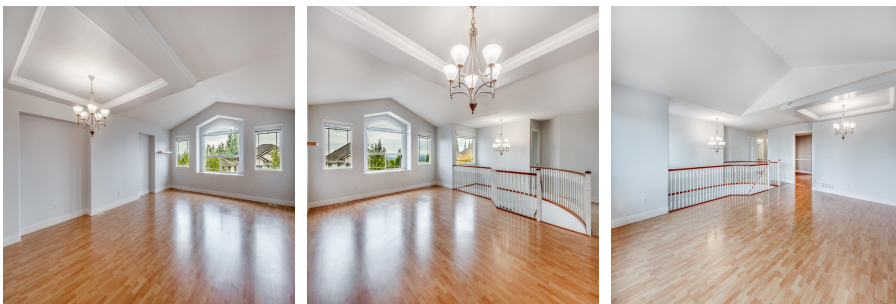

FEATURES

Year Built: 2001

Listed By: Royal LePage Sterling Realty