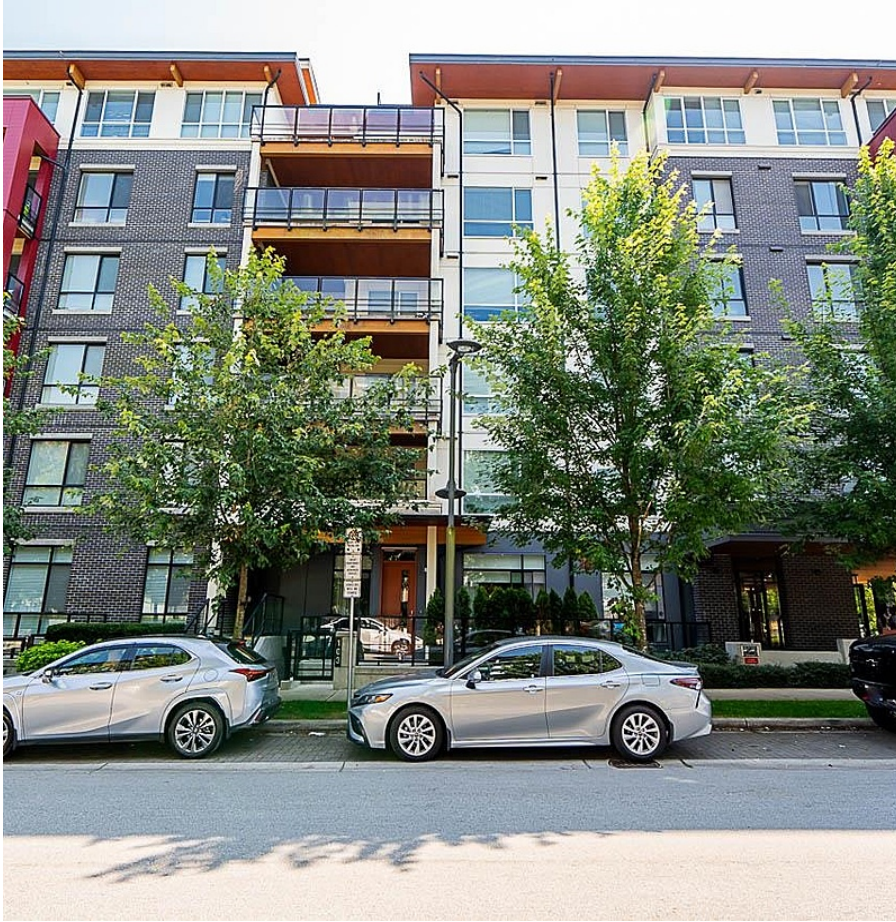

504 3581 Ross Drive, Vancouver

\$1,349,000

Discover this stunning North East-facing 3BR condo in VIRTUOSO by ADERA, where luxury meets efficiency. This home feels larger than its size, thanks to an open-concept layout bathed in natural light from floor-to-ceiling windows. Enjoy direct access to a spacious wrap-around covered balcony offering unobstructed views of Pacific Spirit Park and the North Shore Mountains. The gourmet kitchen features premium white cabinetry, luxury appliances, Quartz countertops. Nestled next to Pacific Spirit Park, with beaches, top schools, shopping, dining, and UBC campus steps away.