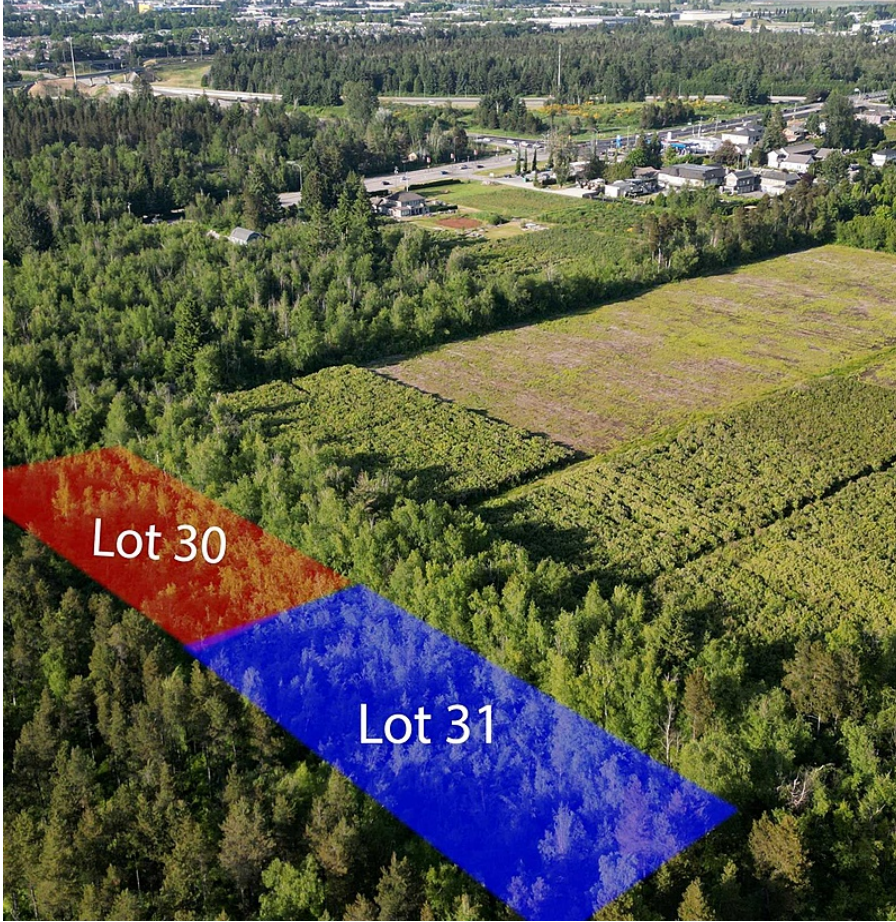

Lot 30 Westminster Highway, Richmond

\$299,800

Excellent holding property in sought-after McLennan area of Richmond. Approx. lot size 38.68 meters wide x 90.52 meters long (3501 square meters /0.87 acres) Zoned AG-1 Agricultural. Currently mature blueberry bushes. Ideal properties for your Hobby Farm for Blueberries or Vegetable and Fruit. Soil-based farming only, no building/structures permitted. No services available. Virtual tour available.

KEY INFORMATION

MLS® R2952431

Land Only

Hamilton

0 Bedrooms

0 Bathrooms

0 SF

37,686 SF Lot