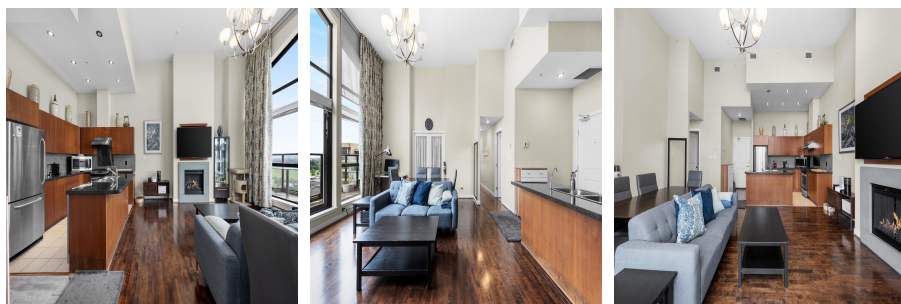

FEATURES

Year Built: 2006

Views: South East City and Mountain

Listed By: RE/MAX City Realty