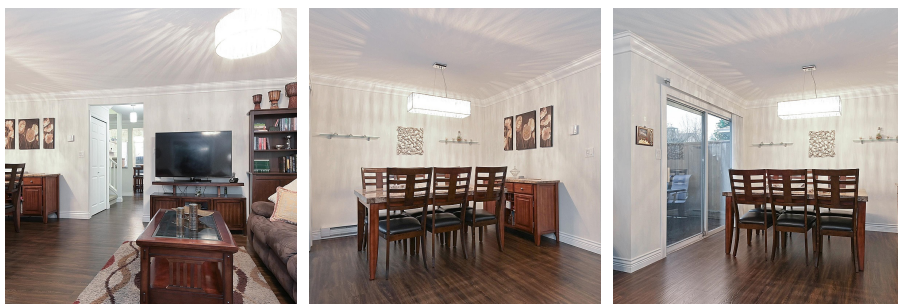

FEATURES

Year Built: 1990

Listed By: Royal LePage West Real Estate Services