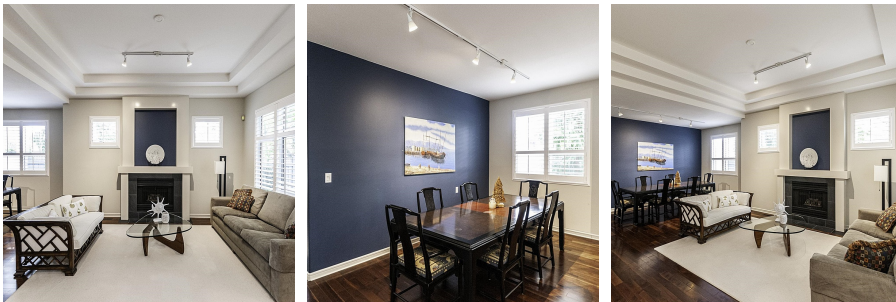

FEATURES

Year Built: 1995

Listed By: Macdonald Realty Westmar