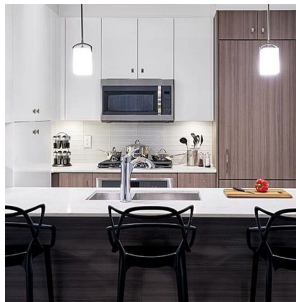

218 23233 Gilley Road, Richmond

$649,999

LOCATION***LOCATION***LOCATION***
Best Location for any kind of family . Steps away to Transit , Shopping Mall , Restuarants , Grocery , Peaceful parks , Lush green spaces and Waterfront trails . Luxurious resort-style features . Amenity room and courtyard patio for your summer BBQs. What more can you ask !!! .West Coast Living in Vibrant community of the HAMILTON VILLAGE having 2 bedrooms + Den . Designed by award-winning Rositch Hemphill Architects . Make your move now before its GONE . Condos like this never last long .

KEY INFORMATION

MLS® R2952120

Residential Attached

Hamilton

2 Bedrooms

2 Bathrooms

850 SF

$630.00 Maintenance Fees

FEATURES

Year Built: 2019

Listed By: Team 3000 Realty Ltd.

rennie