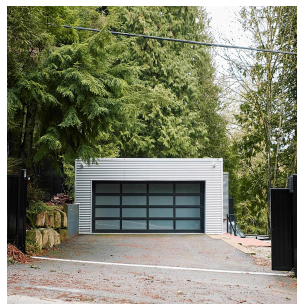

14230 Silver Valley Road, Maple Ridge

$1,988,888

Set amidst a pristine coastal forest, this stunning architectural gem by Vancouver's Stuart Howard offers a perfect blend of sleek design and natural beauty. Perched above the Alouette River, the home features two living spaces with gas fireplaces, a remodeled kitchen, and a luxurious primary suite, all designed for modern living and effortless entertaining. With three outdoor areas to enjoy the serene surroundings, this ultra-private one-acre retreat embodies refined elegance. Additional highlights include a new private gate, potential suite above the garage(with heat and fan), and more.

KEY INFORMATION

MLS® R2953294

Residential Detached

Silver Valley

4 Bedrooms

4 Bathrooms

2,922 SF

FEATURES

Year Built: 1979

Views: MOUNTAIN & RIVER

Listed By: RE/MAX LIFESTYLES REALTY

rennie