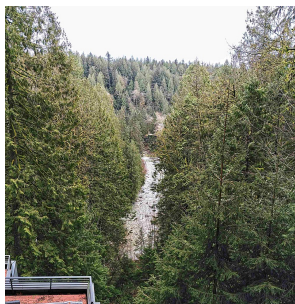

14230 Silver Valley Road, Maple Ridge

$1,988,888

Set amidst a pristine coastal forest, this stunning architectural gem by Vancouver's Stuart Howard offers a perfect blend of sleek design and natural beauty. Perched above the Alouette River, the home features two living spaces with gas fireplaces, a remodeled kitchen, and a luxurious primary suite, all designed for modern living and effortless entertaining. With three outdoor areas to enjoy the serene surroundings, this ultra-private one-acre retreat embodies refined elegance. Additional highlights include a new private gate, potential suite above the garage(with heat and fan), and more.

KEY INFORMATION

MLS® R2953294

Residential Detached

Silver Valley

4 Bedrooms

4 Bathrooms

2,922 SF

FEATURES

Year Built: 1979

Views: MOUNTAIN & RIVER

Listed By: RE/MAX LIFESTYLES REALTY

rennie