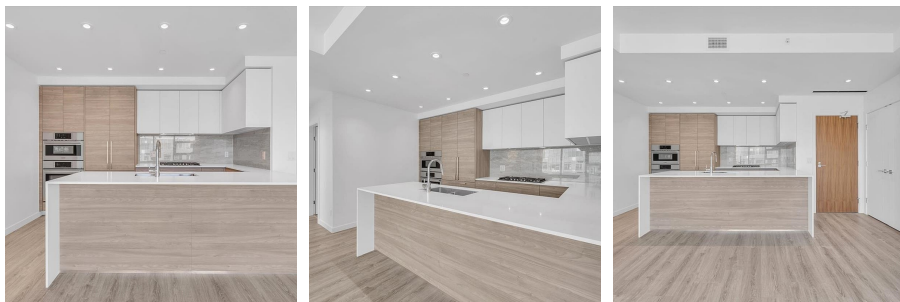

FEATURES

Year Built: 2024

Views: RIVER

Listed By: RE/MAX Crest Realty