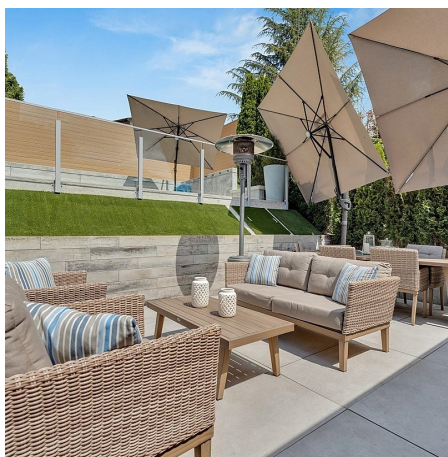

1209 Cypress Place, Port Moody

$1,799,900

Mountain Meadows perfection, cul-de-sac for the kids to play, steps to elementary school and park, with middle and high school an easy walk. Vacation in your own backyard! Resort-like amenities, 2 year old, 4'6" deep concrete pool, built in hot tub, swim spa, waterfall, tanning patio, conversation area, outdoor dining area. Inside the home you have 4 bedrooms, large living and dining room open to the front of the house, kitchen and family room along the back overlooking the yard. Nicely updated, newer windows, newer plumbing and piping.

KEY INFORMATION

MLS® R2954271

Residential Detached

Mountain Meadows

4 Bedrooms

3 Bathrooms

1,900 SF

6,000 SF Lot

FEATURES

Year Built: 1980

Views: Mountains

Listed By: RE/MAX Sabre Realty Group

rennie