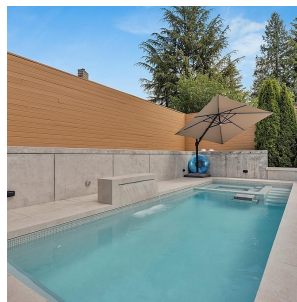

1209 Cypress Place, Port Moody

$1,799,900

Mountain Meadows perfection, cul-de-sac for the kids to play, steps to elementary school and park, with middle and high school an easy walk. Vacation in your own backyard! Resort-like amenities, 2 year old, 4'6" deep concrete pool, built in hot tub, swim spa, waterfall, tanning patio, conversation area, outdoor dining area. Inside the home you have 4 bedrooms, large living and dining room open to the front of the house, kitchen and family room along the back overlooking the yard. Nicely updated, newer windows, newer plumbing and piping.

KEY INFORMATION

MLS® R2954271

Residential Detached

Mountain Meadows

4 Bedrooms

3 Bathrooms

1,900 SF

6,000 SF Lot

FEATURES

Year Built: 1980

Views: Mountains

Listed By: RE/MAX Sabre Realty Group

rennie