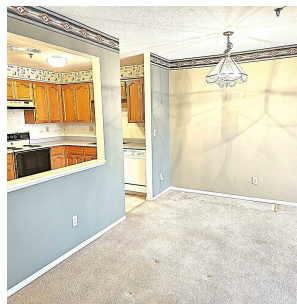

218 33535 King Road, Abbotsford

$359,900

Central Heights Manor! Do I need to say more? This large 1280 square foot 2 bedroom, 2 bathroom, large utility room coom condo is waiting for you. 1 underground parking spot, 2 storage lockers and amenities galore including a gym, games room, commercial kitchen, meeting areas, and a workshop to tinker around in. Don't delay, these units do not last long.

KEY INFORMATION

MLS® R2952332

Residential Attached

Poplar

2 Bedrooms

2 Bathrooms

1,280 SF

$482.61 Maintenance Fees

FEATURES

Year Built: 1991

Views: Mountains to the North

Listed By: RE/MAX Colonial Pacific Realty

rennie