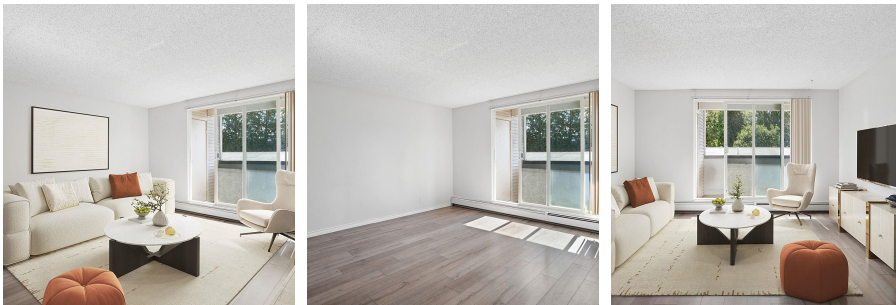

Pavel Stepczynski
604.722.6043
pstepczynski@rennie.com
rennie.com/pavelstepczynski

Sydney Kazakoff
604.240.1387
skazakoff@rennie.com
rennie.com/sydneykazakoff

rennie