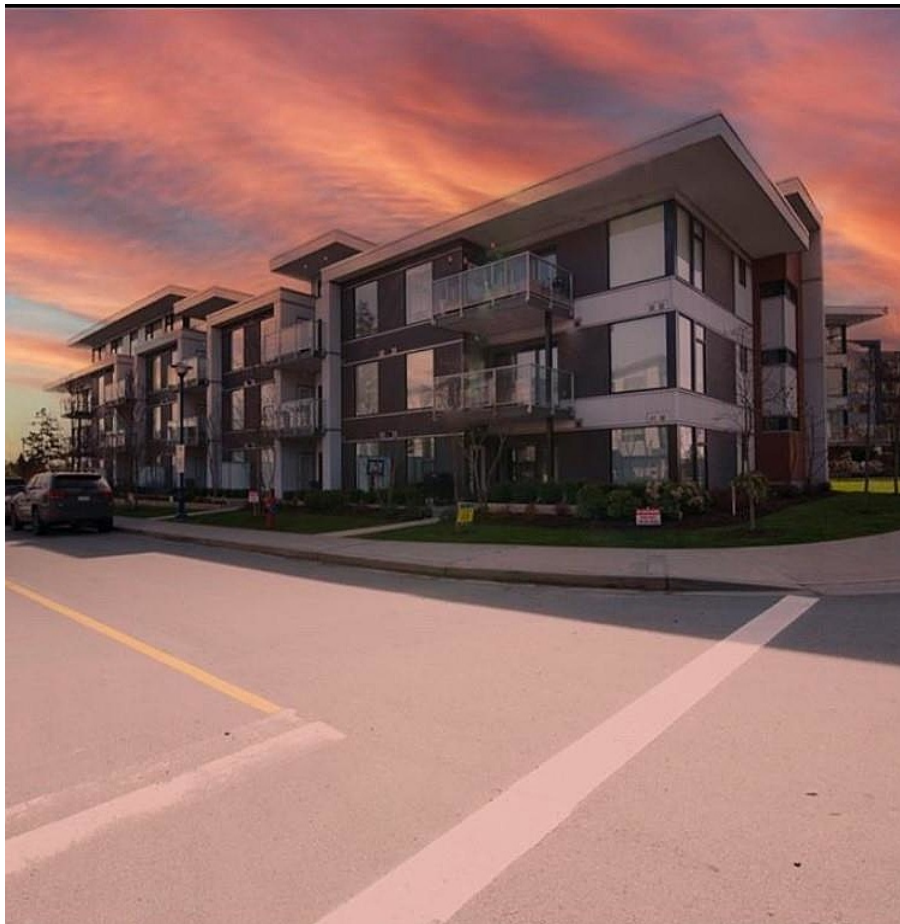

# 414 950 Whirlaway Cres, Langford

\$649,900

Discover modern luxury in this top-floor condo, with 975 sqft of bright, open-concept living, two bedrooms and den and two bathrooms, plus a huge private 575sqft sundeck perfect for BBQs and entertaining. The chef's kitchen dazzles with premium SS appliances, gas stove, quartz countertops, and a large island. Enjoy the electric fireplace with built-in shelving, stylish laminate and tile flooring, under-mount sinks, soft-close drawers, elegant tile backsplashes and VRF heating and cooling for year-round comfort, and gas on-demand hot water. Bedrooms thoughtfully separated by the living area for privacy. Residents benefit from two secure underground parking spots, additional storage, gym and bike storage, all within a pet-friendly building that also welcomes rentals without restrictions. The condo is just steps away from key amenities like Costco and Millstream Village Shopping Centre, ensuring convenience at your doorstep. This condo truly combines modern elegance with practical living. (id:56120)

## KEY INFORMATION

MLS® 984278

Residential Attached

Florence Lake

2 Bedrooms

2 Bathrooms

1,550 SF

1,550 SF Lot