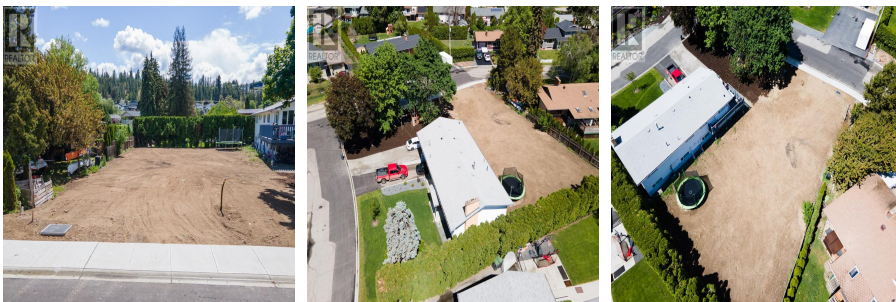

FEATURES

Listed By: Royal LePage Kelowna