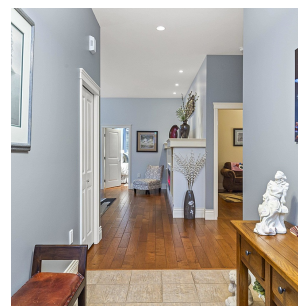

115 14500 Morris Valley Road, Mission

$859,000

Beautiful Bungalow in Eagle Point Estates. First offered for sale, this meticulously maintained Rancher style home offers spacious rooms with many updates including Brand new roof. Heat Pump & air exchanger, Quartz Countertops, Bathroom tile, Paint(IN & OUT), HWT all done since 2022. Very nice design with over 1600 square feet of living space with open concept great room with hard wood floors, 9' ceilings, tile entrance, custom built-in's and high end finishings throughout. Huge master suite with oversized walk-in shower and soaker tub, nice sized bedrooms and updated bathroom. You will enjoy this Incredible outdoor, covered, deck overlooking your Low maintenance, private yard. Fully air-conditioned with a high efficiency heat pump. RV Parking available. Perfect home for retirees. Call now.

KEY INFORMATION

MLS® R2955153

Residential Detached

Lake Errock

3 Bedrooms

2 Bathrooms

1,680 SF

6,189 SF Lot

FEATURES

Year Built: 2007

Views: Mountain

Listed By: Homelife Advantage Realty (Central Valley) Ltd.

rennie