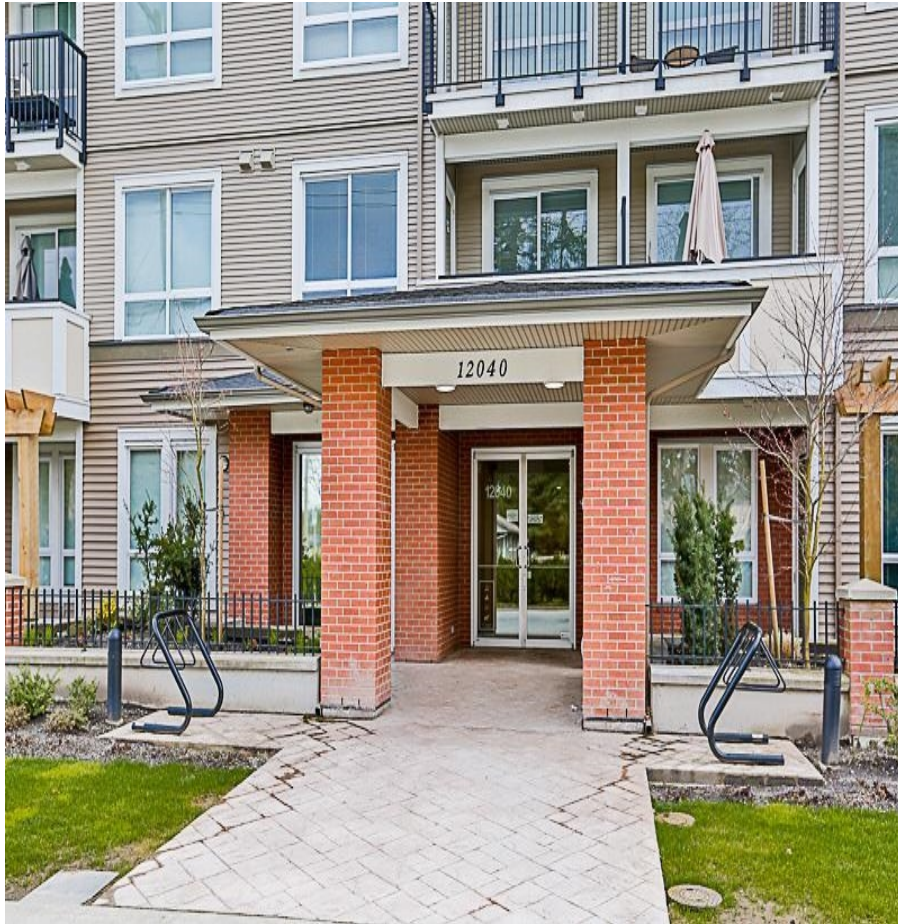

304 12040 222 Street, Maple Ridge

\$489,900

Welcome to Parc Vue, in the heart of Maple Ridge! This corner NW facing unit boasts views of Golden Ears and overlooks Nokai Park. Mere steps to all levels of schooling, MR square, Leisure centre, Library, transit and an eclectic array of shops and eateries. The 1 bed and den unit is in excellent condition and features an open concept, 9' ceilings, laminate flooring, SS appliances with microwave hood fan, ceramic cook top, bfast bar, quartz counters, marble backsplash, in suite laundry a 10x8 balcony and so much more. Book your private viewing today!

KEY INFORMATION

MLS® R2955724

Residential Attached

West Central

1 Bedroom

1 Bathroom

726 SF

\$326.00 Maintenance Fees