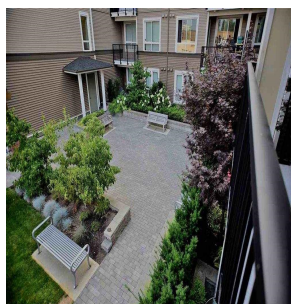

304 12040 222 Street, Maple Ridge

$489,900

Welcome to Parc Vue, in the heart of Maple Ridge! This corner NW facing unit boasts views of Golden Ears and overlooks Nokai Park. Mere steps to all levels of schooling, MR square, Leisure centre, Library, transit and an eclectic array of shops and eateries. The 1 bed and den unit is in excellent condition and features an open concept, 9' ceilings, laminate flooring, SS appliances with microwave hood fan, ceramic cook top, bfast bar, quartz counters, marble backsplash, in suite laundry a 10x8 balcony and so much more. Book your private viewing today!

KEY INFORMATION

MLS® R2955724

Residential Attached

West Central

1 Bedroom

1 Bathroom

726 SF

$326.00 Maintenance Fees

FEATURES

Year Built: 2015

Views: GOLDEN EARS

Listed By: Royal LePage Sterling Realty

rennie