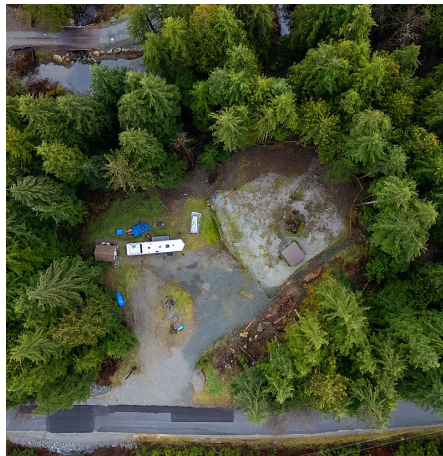

12653 Cardinal Street, Mission

$789,000

Motivated Seller! Nestled on 5 acres of lush forest, this peaceful mountain retreat is surrounded by trails for walking, mountain biking, and horseback riding, along with lakes and natural beauty—offering the perfect canvas for your dream home. Zoned for secondary dwellings, it's ideal for multi-generational families looking to embrace the great outdoors right outside their door. The property is ready with 200-amp power, a drilled well with a pressure tank in a large utility/storage shed, 50-amp RV hookups, a 1000-gallon septic tank, a horse paddock, and a new three-sided horse shelter. Conveniently located near Mission and Maple Ridge, this serene escape won't last long—book your viewing today!

KEY INFORMATION

MLS® R2956382

Land Only

Steelhead

0 Bedrooms

0 Bathrooms

0 SF

FEATURES

Listed By: Oakwyn Realty Ltd.

rennie