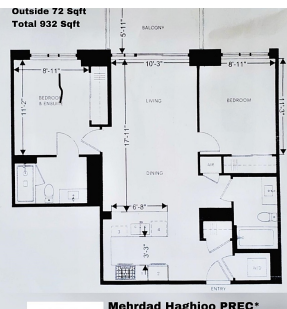

401 2385 Emery Court, North Vancouver

$998,000

Parkside at Lynn by Mosaic – Just a short walk to Lynn Valley Centre and only minutes away from a world-class trail network for hiking, running, biking, or skiing in the iconic mountains of the North Shore. Enjoy access to the exclusive Lynn Club, featuring an indoor pool, fitness centre, and a spacious great room. This 2-bedroom, 2-bathroom home spans 860 square feet, plus a 72-square-foot balcony. Completion March 2025. 1 Parking + 1 Locker.

KEY INFORMATION

MLS® R2957705

Residential Attached

Lynn Valley

2 Bedrooms

2 Bathrooms

860 SF

$526.61 Maintenance Fees

FEATURES

Year Built: 2025

Listed By: Real Broker

rennie