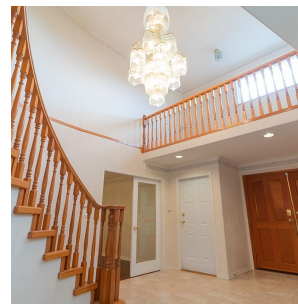

1188 Wellington Drive, North Vancouver

$2,690,000

WELCOME HOME to 1188 Wellington Drive!
Live comfortably in this spacious (over 4200 sqft interior, 6384 sq ft lot) 7 bedroom, 6 bath home!
Features an open kitchen with gas stove, private wood deck patio, serene water feature, landscaped yard, hardwood flooring on Main, X-hall dining room, vaulted ceilings, radiant in floor heating for maximum comfort, Tile roof, storage shed, 2 car garage with driveway space for extra cars, 1 bedroom on the ground floor, 4 bedroom on 2nd floor and fully finished basement with 2 bedroom self-contained suite! Short distance to Lynn Valley Elementary, Argyle Secondary, Lynn Valley Shopping Centre, hiking trails & skiing nearby. Don't miss out!

KEY INFORMATION

MLS® R2958179

Residential Detached

Lynn Valley

7 Bedrooms

6 Bathrooms

4,230 SF

6,384 SF Lot

FEATURES

Year Built: 1995

Listed By: Coldwell Banker Prestige Realty

rennie