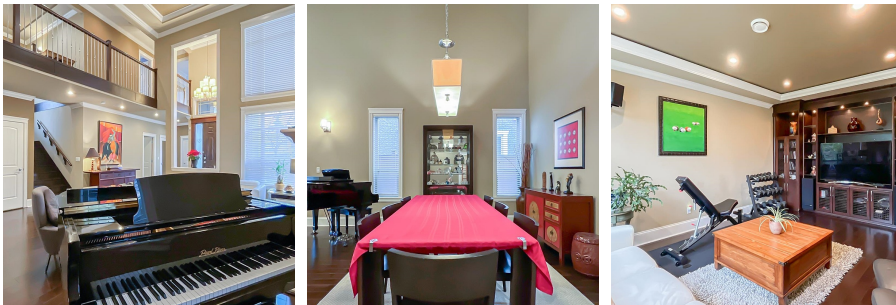

3420 Lockhart Road, Richmond

$2,688,000

Situated in Richmond's most SOUGHT-AFTER Quilchena neighborhood is this 3511sf, 2-level home. Solidly built in 2007 w/ ELEGANT finishings include 6 bdrms (4 up & 2 down), 5 baths, 16' ceiling in foyer, living rm & dining rm, GOURMET maple kitchen, spice kitchen, SS appliances, Granite countertops, Engineered hardwood flooring, central A/C, built-in speakers. The Exterior offers Dash-Rock stucco, Inground sprinklers, Brick driveway, Electric gate, Cozy tree-fenced backyard. This home is CURATED to accommodate growth, foster connection, and provide comfort. Come check it out!

KEY INFORMATION

MLS® R2958312
Residential Detached
Quilchena
6 Bedrooms
5 Bathrooms
3,511 SF
6,791 SF Lot

FEATURES

Year Built: 2007
Listed By: 1NE Collective Realty Inc.

rennie